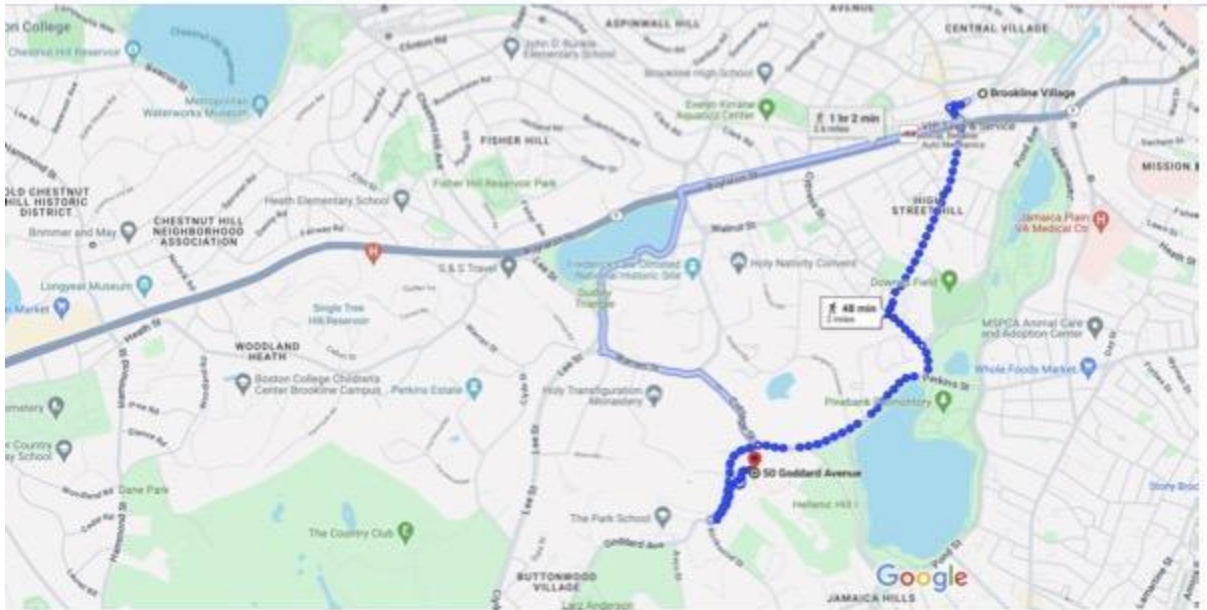

Map data ©2024 Google 1000 ft

Use caution—walking directions may not always reflect real-world conditions

Brookline Village

Brookline, MA 02445

- ↑ 1. Head southwest on Station St toward Washington St
  256 ft
- ← 2. Turn left onto Washington St
  246 ft
- ↪ 3. Turn right onto High St
  0.5 mi
- ← 4. Turn left to stay on High St
  289 ft
- ← 5. Turn left onto Chestnut St
  0.1 mi
- ↻ 6. At the traffic circle, continue straight to stay on Chestnut St
  0.1 mi