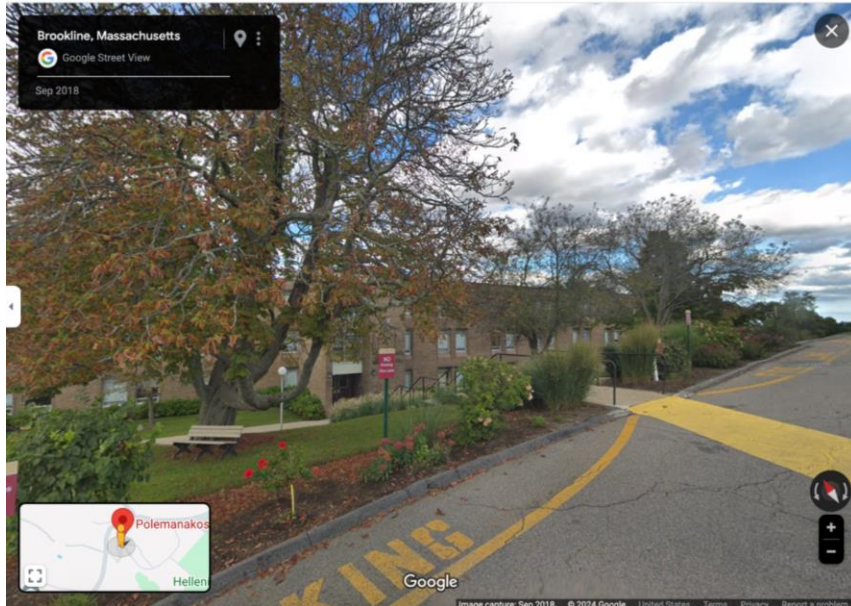

A blue information icon is next to step 14, with the text "Destination will be on the right".

50 Goddard Ave  
Brookline, MA 02445

---

View directions from Brookline Village to 50 Goddard Ave in Google Maps.

[VIEW IN GOOGLE MAPS](#)

Campus Map:

**LEGEND**

**PLACES:**

- |  |  |
|--|--|
| 1 ARCHBISHOP CAVADAS ADMINISTRATION BUILDING       | 8 ATHLETIC FIELD                       |
| 2 CAMPUS MAIL & SHIPPING                           | 9 HOLY CROSS MEMORIAL CHAPEL           |
| 3 POLEMANAKOS HALL (DORMITORY)                     | 10 HIERARCHS' GRAVES & ALUMNI MEMORIAL |
| 4 CONDAKES REFECTORY                               | 11 MALIOTIS CULTURAL CENTER            |
| 5 ARCHBISHOP IAKOVOS LIBRARY                       | 12 HALKI VILLAGE                       |
| 6 SKOURAS CLASSROOM BUILDING                       | 13 DENDRINOS VILLAGE                   |
| 7 PAPPAS GYMNASIUM & LEADERSHIP 100 FITNESS CENTER |  |
| U UPPER ENTRANCE                                   | L LOWER ENTRANCE                       |

View from the Main HCHC Campus Gate: The Archbishop Iakovos Library Circle.

- Once on campus through the front gate, the driver will go to the left at the library circle and up the driveway to arrive on Polemanakos Dormitory which will be on your left; look for the stairs (below).