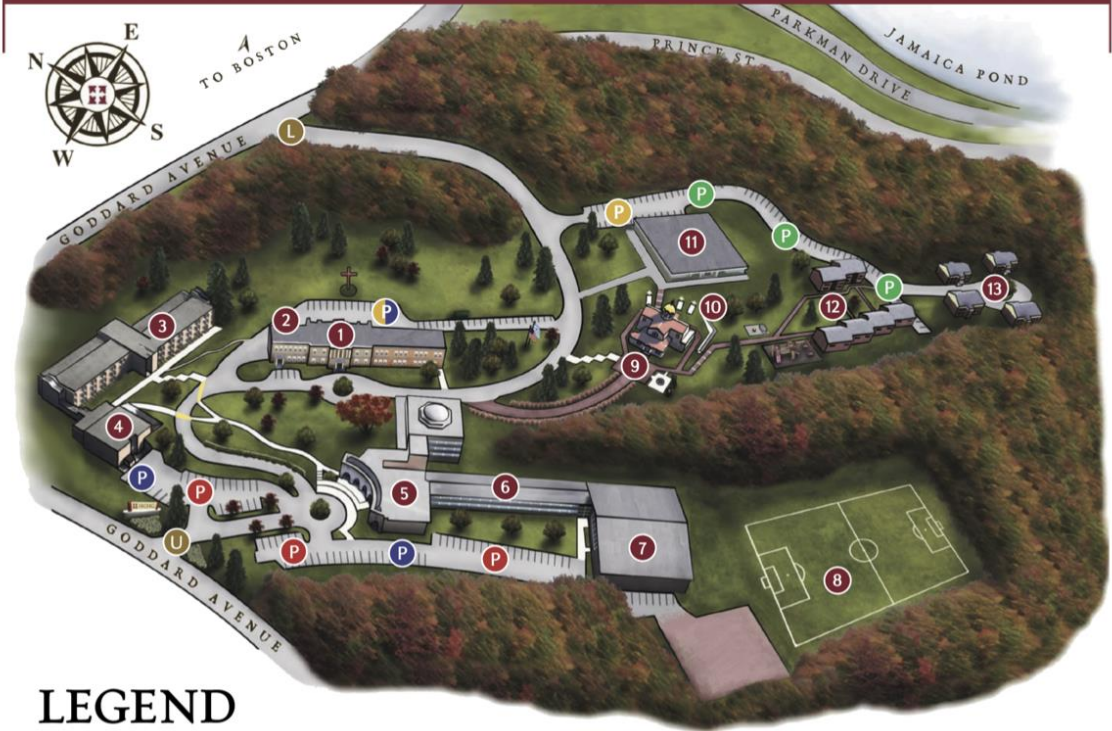

Hellenic College
HOLY CROSS
Greek Orthodox School of Theology

50 Goddard Avenue, Brookline, MA 02445
(617) 731-3500 | www.hchc.edu

LEGEND

PLACES:

1 ARCHBISHOP CAVADAS ADMINISTRATION BUILDING	8 ATHLETIC FIELD
2 CAMPUS MAIL & SHIPPING	9 HOLY CROSS MEMORIAL CHAPEL
3 POLEMANAKOS HALL (DORMITORY)	10 HIERARCHS' GRAVES & ALUMNI MEMORIAL
4 CONDAKES REFECTORY	11 MALIOTIS CULTURAL CENTER
5 ARCHBISHOP IAKOVOS LIBRARY	12 HALKI VILLAGE
6 SKOURAS CLASSROOM BUILDING	13 DENDRINOS VILLAGE
7 PAPPAS GYMNASIUM & LEADERSHIP 100 FITNESS CENTER	

U UPPER ENTRANCE   L LOWER ENTRANCE

PARKING:

P STUDENTS   P VISITORS   P FACULTY & STAFF   P DENDRINOS/HALKI RESIDENTS