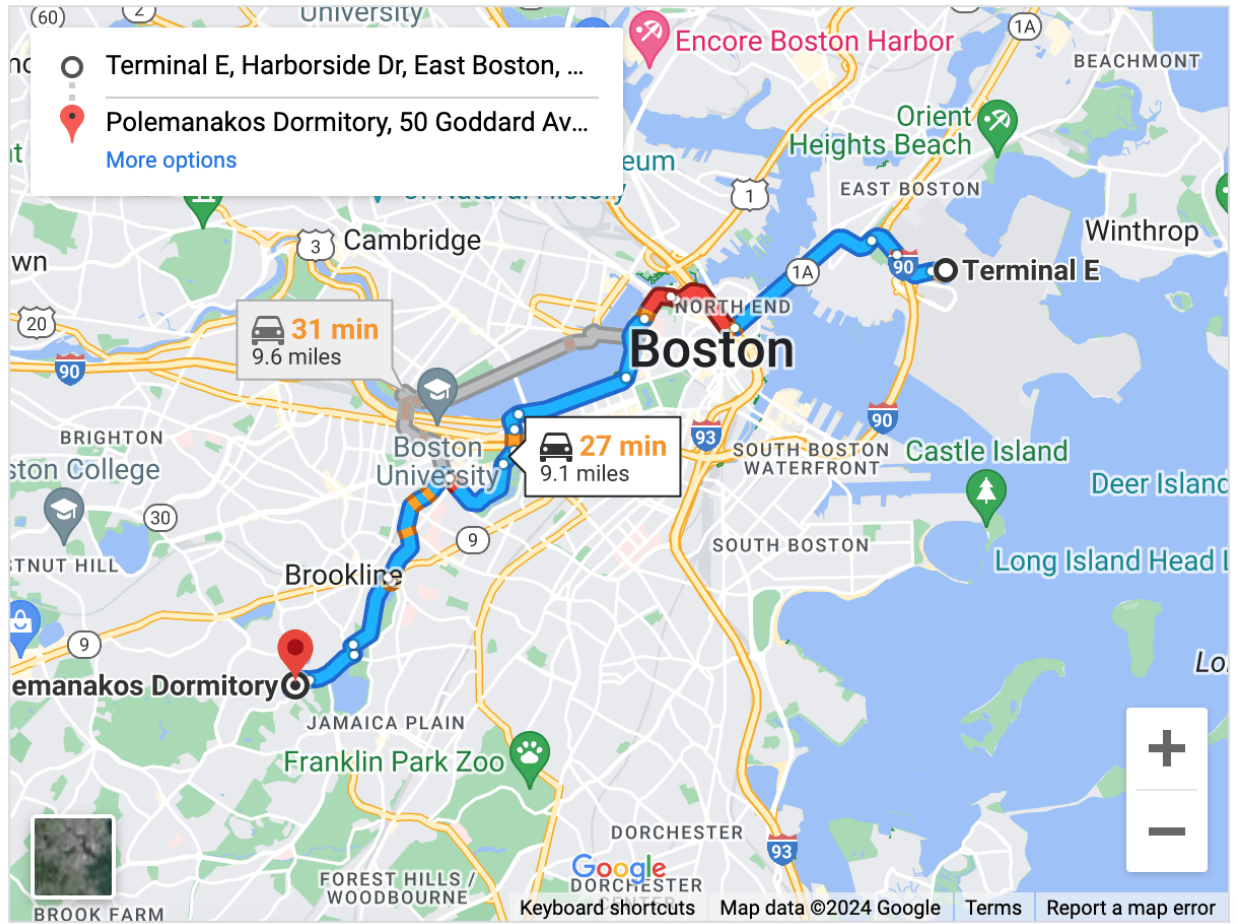

Directions from Boston Logan Airport to HCHC Campus, Polemanakos Dormitory for the group arrival from Greece

For the attendees of the 10th International Summer University

- At Boston Logan Airport, you will arrive in Terminal E (International Departures and Arrivals).
- See Boston Logan Airport Map below- Refer to Terminal E (Purple)

- Follow signs inside the terminal to “Baggage Claim (Terminal E)”
- You will need to go downstairs (bottom floor) to go to the Baggage Claim. You may use the escalator or elevator.

- Once in the Terminal E Baggage Claim, look at the TV monitors to determine at which baggage claim # your baggage will arrive.
- Once all members of your party have gathered their baggage, exit the terminal and go outside to “DESIGNATED SPOT”

- Gather at the designated spot to meet your bus and bus driver.
- Bus Driver Info:
- The bus will take you to the campus of “Hellenic College Holy Cross Greek Orthodox School of Theology” located at 50 Goddard Avenue, Brookline, MA

02445. Maliotis Cultural Center and the main activities of the 10th Anniversary International Summer University will take place on this campus.

- Map Route:

Hellenic College
HOLY CROSS
 Greek Orthodox School of Theology