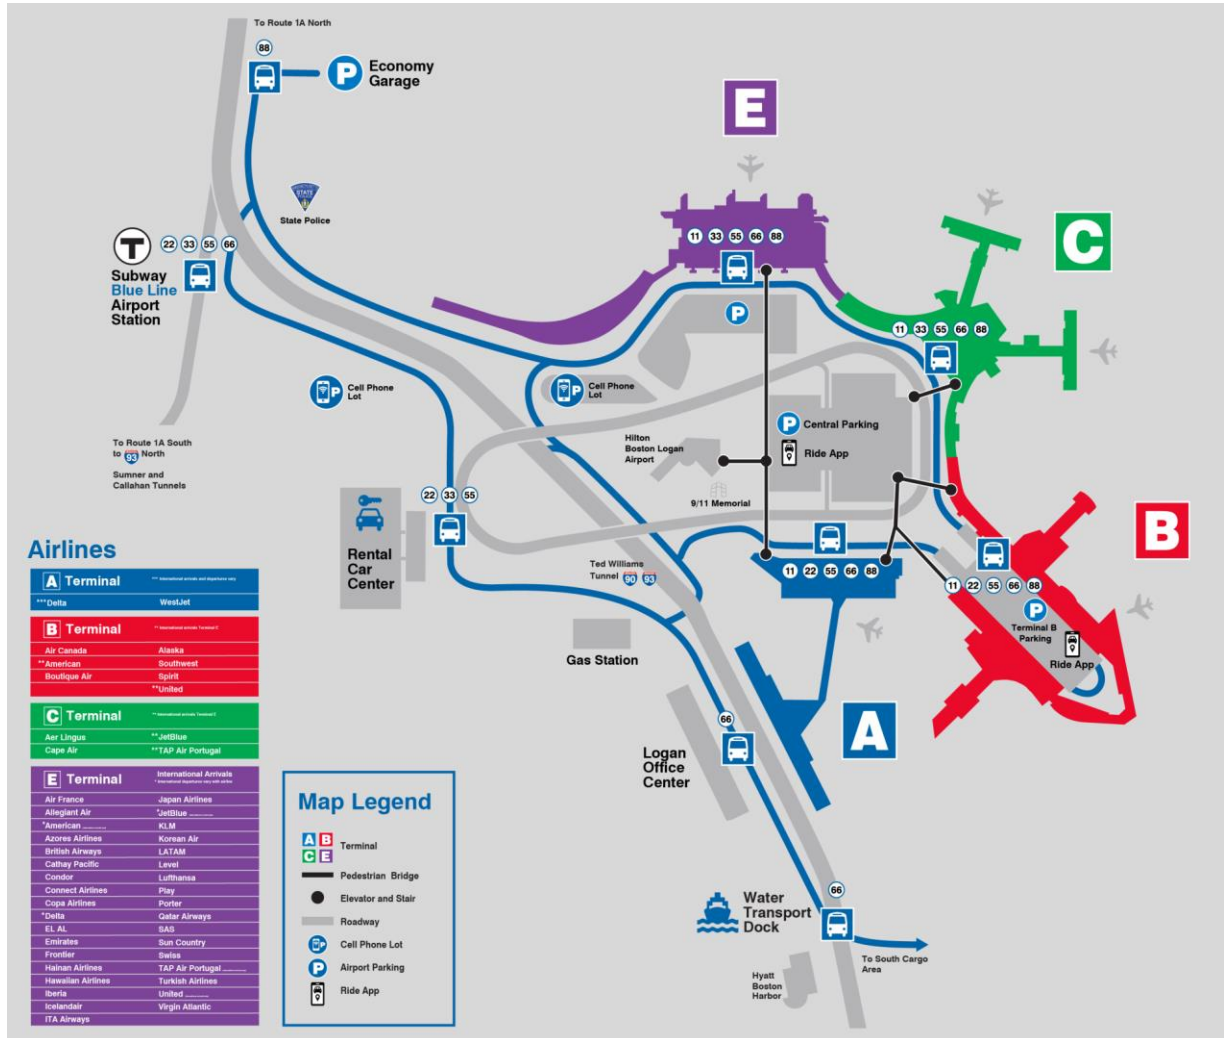

Directions from Boston Logan Airport to HCHC Campus, Polemanakos Dormitory for the group arrival from Greece

For the attendees of the 10th International Summer University

- At Boston Logan Airport, you will arrive in Terminal E (International Departures and Arrivals).
- See Boston Logan Airport Map below- Refer to Terminal E (Purple)

- Follow signs inside the terminal to “Baggage Claim (Terminal E)”
- You will need to go downstairs (bottom floor) to go to the Baggage Claim. You may use the escalator or elevator.

- Once in the Terminal E Baggage Claim, look at the TV monitors to determine at which baggage claim # your baggage will arrive.
- Once all members of your party have gathered their baggage, exit the terminal and go outside to “DESIGNATED SPOT”

- Gather at the designated spot to meet your bus and bus driver.
- Bus Driver Info:
- The bus will take you to the campus of “Hellenic College Holy Cross Greek Orthodox School of Theology” located at 50 Goddard Avenue, Brookline, MA

U UPPER ENTRANCE L LOWER ENTRANCE

PARKING:

P STUDENTS P VISITORS P FACULTY & STAFF P DENDRINOS/HALKI RESIDENTS

View from the Main HCHC Campus Gate: The Archbishop Iakovos Library Circle.

- Once on campus through the front gate, the driver will go to the left at the library circle and up the driveway to arrive on Polemanakos Dormitory which will be on your left; look for the stairs (below).