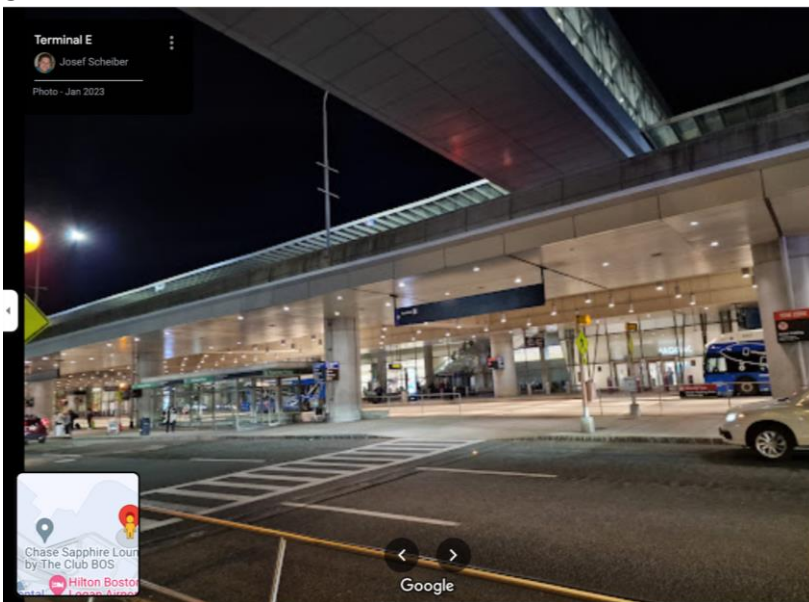

Directions from Boston Logan Airport to HCHC Campus, Polemanakos Dormitory for the group arrival from Greece

For the attendees of the 10th International Summer University

- At Boston Logan Airport, you will arrive in Terminal E (International Departures and Arrivals).
- See Boston Logan Airport Map below- Refer to Terminal E (Purple)

- Follow signs inside the terminal to “Baggage Claim (Terminal E)”
- You will need to go downstairs (bottom floor) to go to the Baggage Claim. You may use the escalator or elevator.

- Once in the Terminal E Baggage Claim, look at the TV monitors to determine at which baggage claim # your baggage will arrive.
- Once all members of your party have gathered their baggage, exit the terminal and go outside to “DESIGNATED SPOT”

- Gather at the designated spot to meet your bus and bus driver.
- Bus Driver Info:
- The bus will take you to the campus of “Hellenic College Holy Cross Greek Orthodox School of Theology” located at 50 Goddard Avenue, Brookline, MA

U UPPER ENTRANCE L LOWER ENTRANCE

PARKING:

P STUDENTS P VISITORS P FACULTY & STAFF P DENDRINOS/HALKI RESIDENTS

View from the Main HCHC Campus Gate: The Archbishop Iakovos Library Circle.

- Once on campus through the front gate, the driver will go to the left at the library circle and up the driveway to arrive on Polemanakos Dormitory which will be on your left; look for the stairs (below).