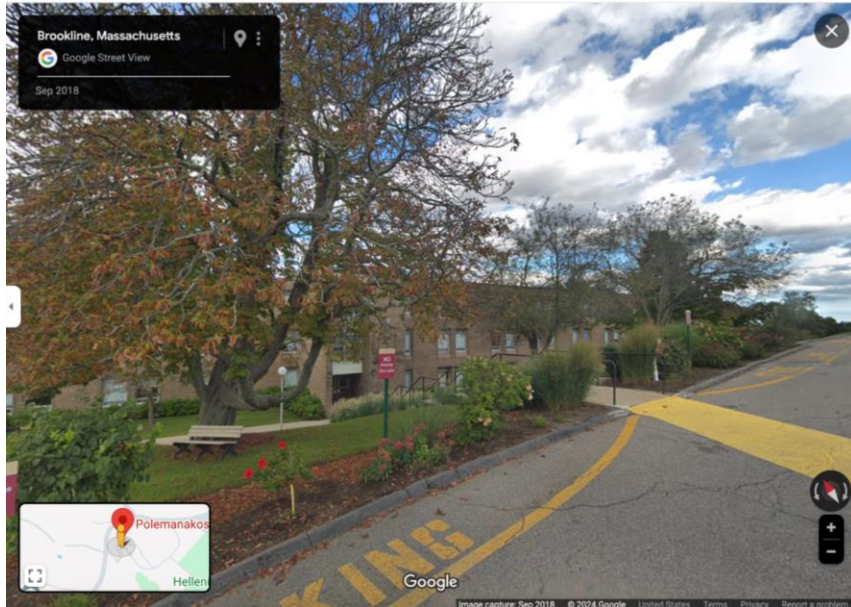

U UPPER ENTRANCE L LOWER ENTRANCE

PARKING:

P STUDENTS P VISITORS P FACULTY & STAFF P DENDRINOS/HALKI RESIDENTS

View from the Main HCHC Campus Gate: The Archbishop Iakovos Library Circle.

- Once on campus through the front gate, the driver will go to the left at the library circle and up the driveway to arrive on Polemanakos Dormitory which will be on your left; look for the stairs (below).