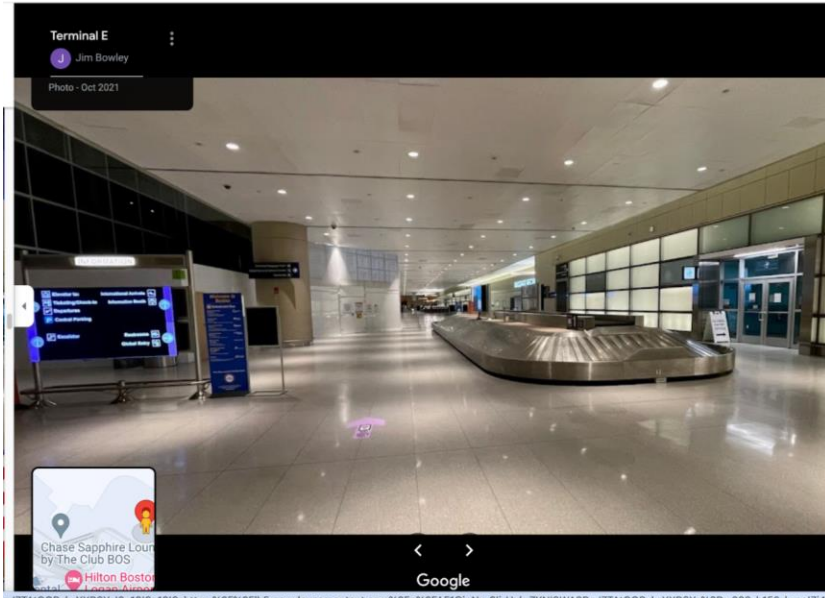

Directions from Boston Logan Airport to HCHC Campus, Polemanakos Dormitory for the group arrival from Greece

For the attendees of the 10th International Summer University

- At Boston Logan Airport, you will arrive in Terminal E (International Departures and Arrivals).
- See Boston Logan Airport Map below- Refer to Terminal E (Purple)

- Follow signs inside the terminal to “Baggage Claim (Terminal E)”
- You will need to go downstairs (bottom floor) to go to the Baggage Claim. You may use the escalator or elevator.

- Once in the Terminal E Baggage Claim, look at the TV monitors to determine at which baggage claim # your baggage will arrive.
- Once all members of your party have gathered their baggage, exit the terminal and go outside to “DESIGNATED SPOT”

- Gather at the designated spot to meet your bus and bus driver.
- Bus Driver Info:
- The bus will take you to the campus of “Hellenic College Holy Cross Greek Orthodox School of Theology” located at 50 Goddard Avenue, Brookline, MA

U UPPER ENTRANCE L LOWER ENTRANCE

PARKING:

P STUDENTS P VISITORS P FACULTY & STAFF P DENDRINOS/HALKI RESIDENTS

View from the Main HCHC Campus Gate: The Archbishop Iakovos Library Circle.

- Once on campus through the front gate, the driver will go to the left at the library circle and up the driveway to arrive on Polemanakos Dormitory which will be on your left; look for the stairs (below).